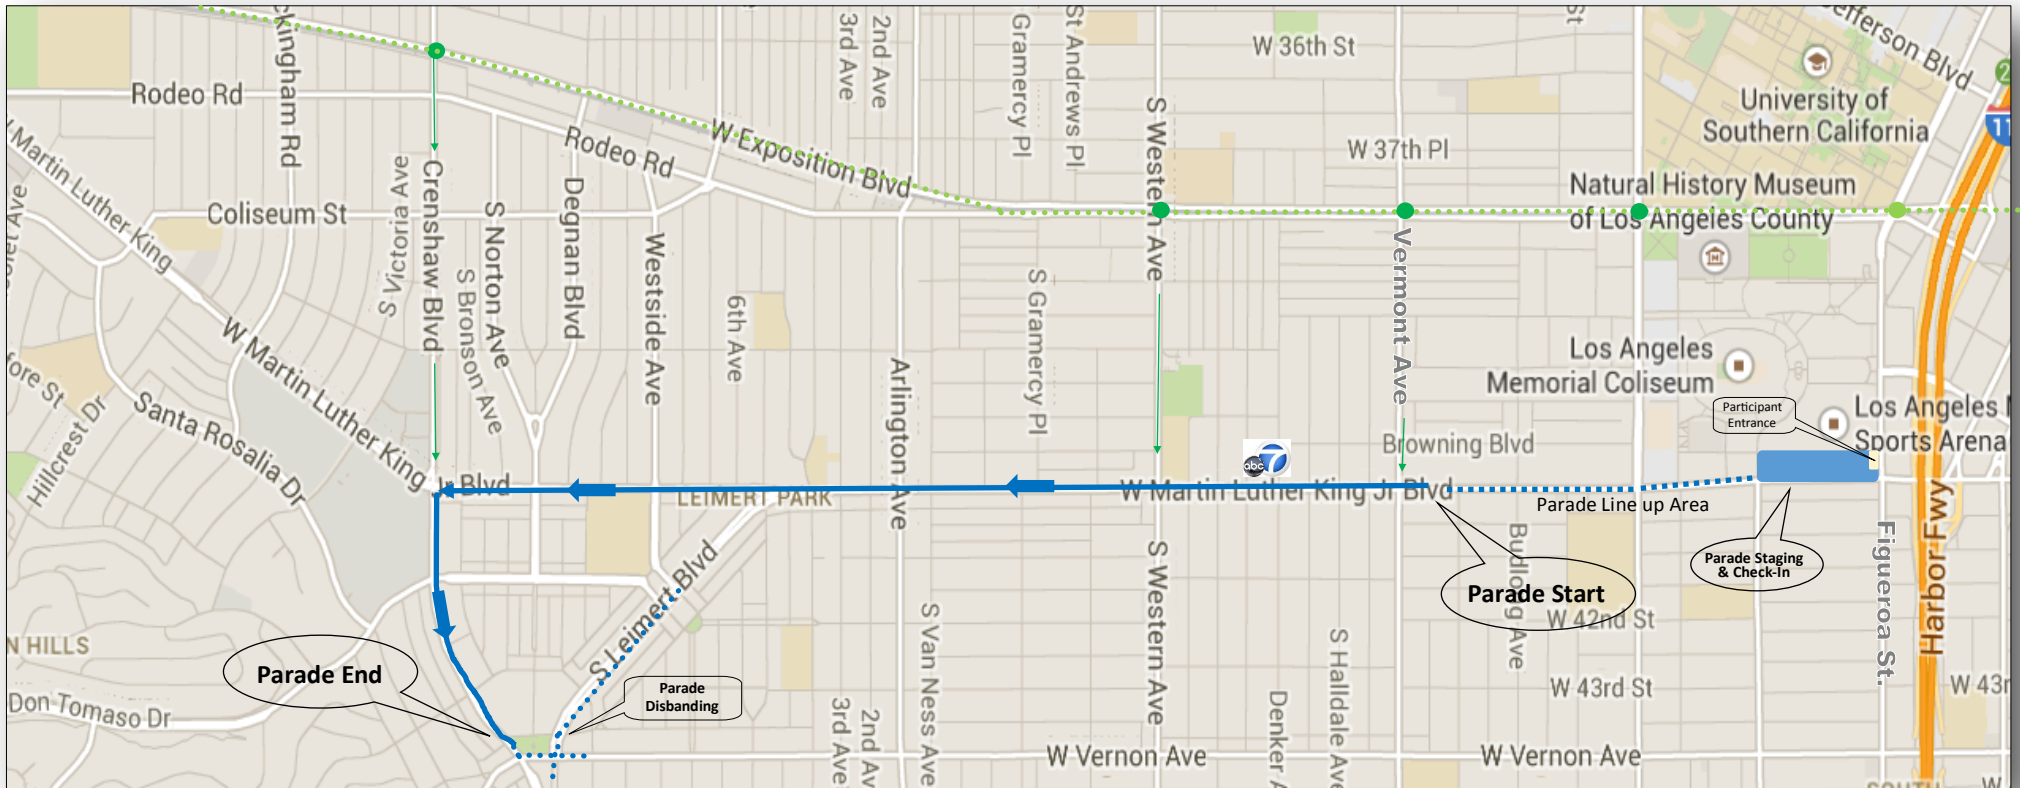

Dr. Martin L. King, Jr.

CONGRESS OF RACIAL EQUALITY OF CALIFORNIA (CORE-LA)

Presents

The 30th Annual "KINGDOM DAY PARADE" Los Angeles, CA

Monday, January 19, 2015

Parade Staging and line-up begins at 9:00 a.m. Parade Launch at 10:45 a.m.
Live broadcast starts at: 11:00 a.m. on KABC-TV (Ch7)

— Parade Route **3.0 miles**
 - - - Parade Line-up and Staging & Disbanding
 ● Metro Rail